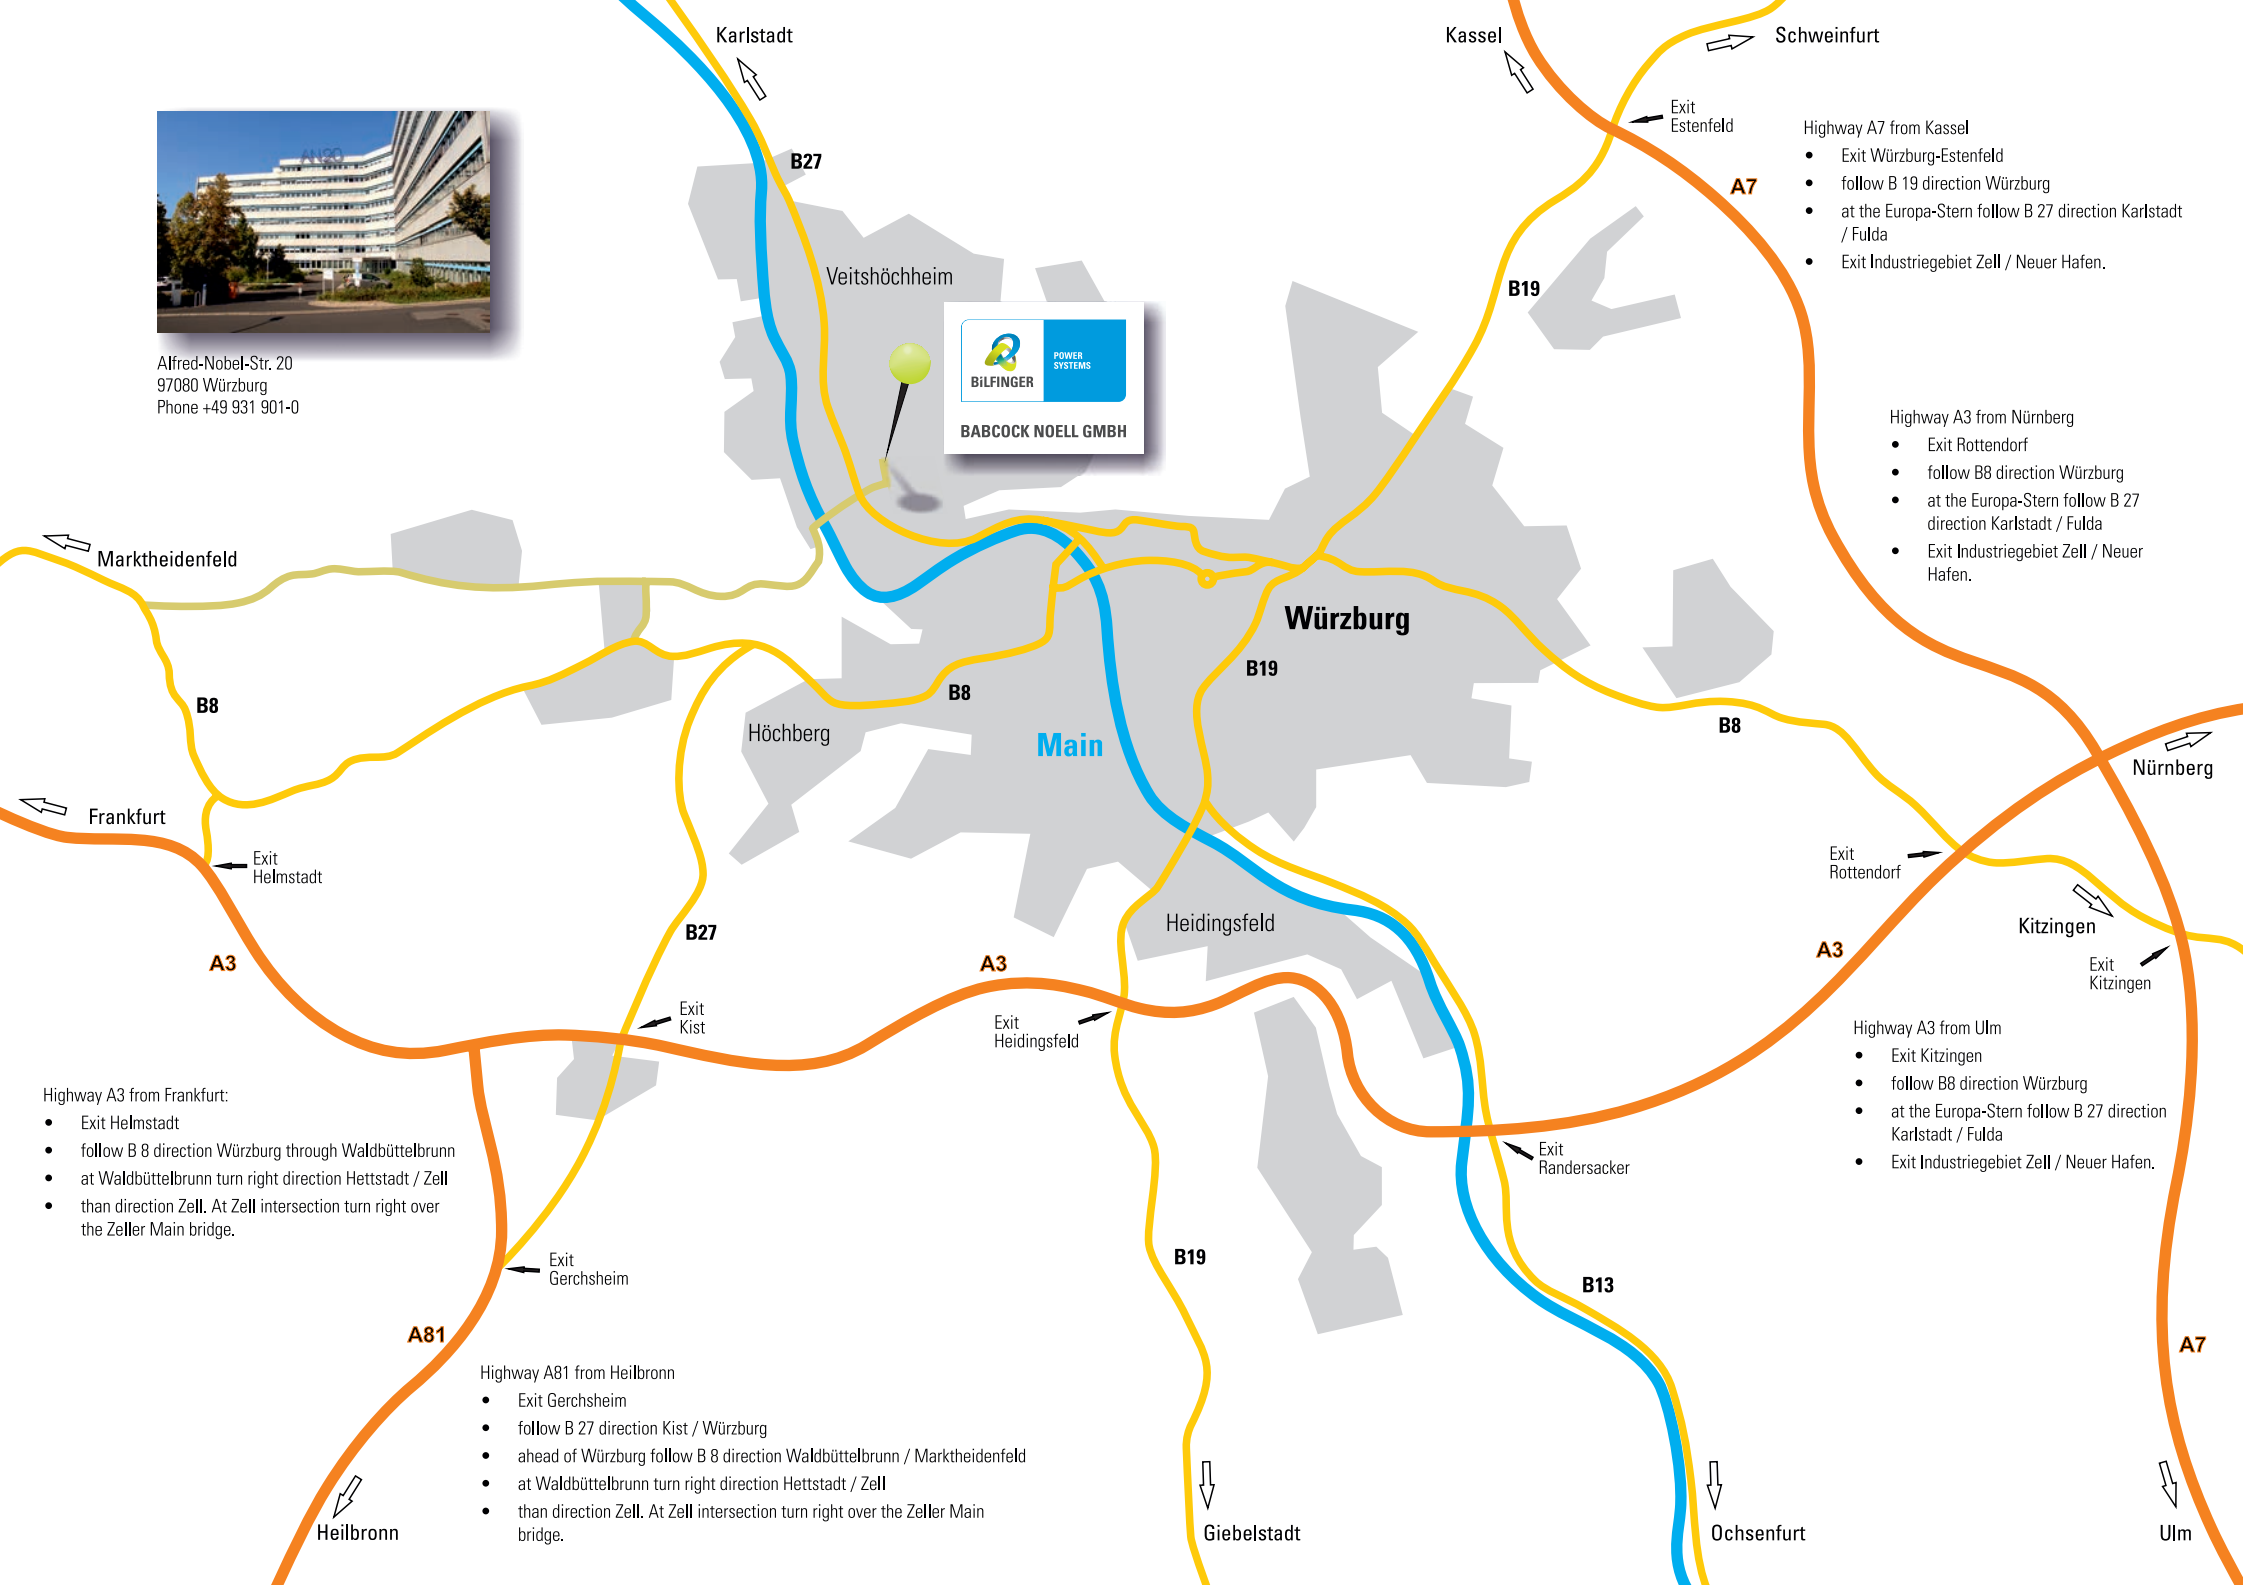

Alfred-Nobel-Str. 20
97080 Würzburg
Phone +49 931 901-0

- Highway A7 from Kassel
- Exit Würzburg-Estenfeld
 - follow B 19 direction Würzburg
 - at the Europa-Stern follow B 27 direction Karlstadt / Fulda
 - Exit Industriegebiet Zell / Neuer Hafen.

- Highway A3 from Nürnberg
- Exit Rottendorf
 - follow B 8 direction Würzburg
 - at the Europa-Stern follow B 27 direction Karlstadt / Fulda
 - Exit Industriegebiet Zell / Neuer Hafen.

- Highway A3 from Frankfurt:
- Exit Helmstadt
 - follow B 8 direction Würzburg through Waldbüttelbrunn
 - at Waldbüttelbrunn turn right direction Hettstadt / Zell
 - than direction Zell. At Zell intersection turn right over the Zeller Main bridge.

- Highway A81 from Heilbronn
- Exit Gerchsheim
 - follow B 27 direction Kist / Würzburg
 - ahead of Würzburg follow B 8 direction Waldbüttelbrunn / Marktheidenfeld
 - at Waldbüttelbrunn turn right direction Hettstadt / Zell
 - than direction Zell. At Zell intersection turn right over the Zeller Main bridge.

- Highway A3 from Ulm
- Exit Kitzingen
 - follow B 8 direction Würzburg
 - at the Europa-Stern follow B 27 direction Karlstadt / Fulda
 - Exit Industriegebiet Zell / Neuer Hafen.